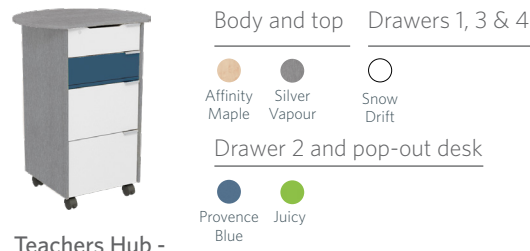

# phasing out.\*

Align Height Adjustable Desk

Align Cupboard

Align Desk

Align Mobile Drawers

Library Browser Bin

Teachers Hub - Round Top

Tote and Centre Shelving Unit

Teaching Station - Premium

Wave Book Display

Bookworm™ - Curved tall

Bookworm™ - Double Bay tall

Endeavour Mobile Table

Star Base Table

Sola Side Table

Base Quarter Circle Bench