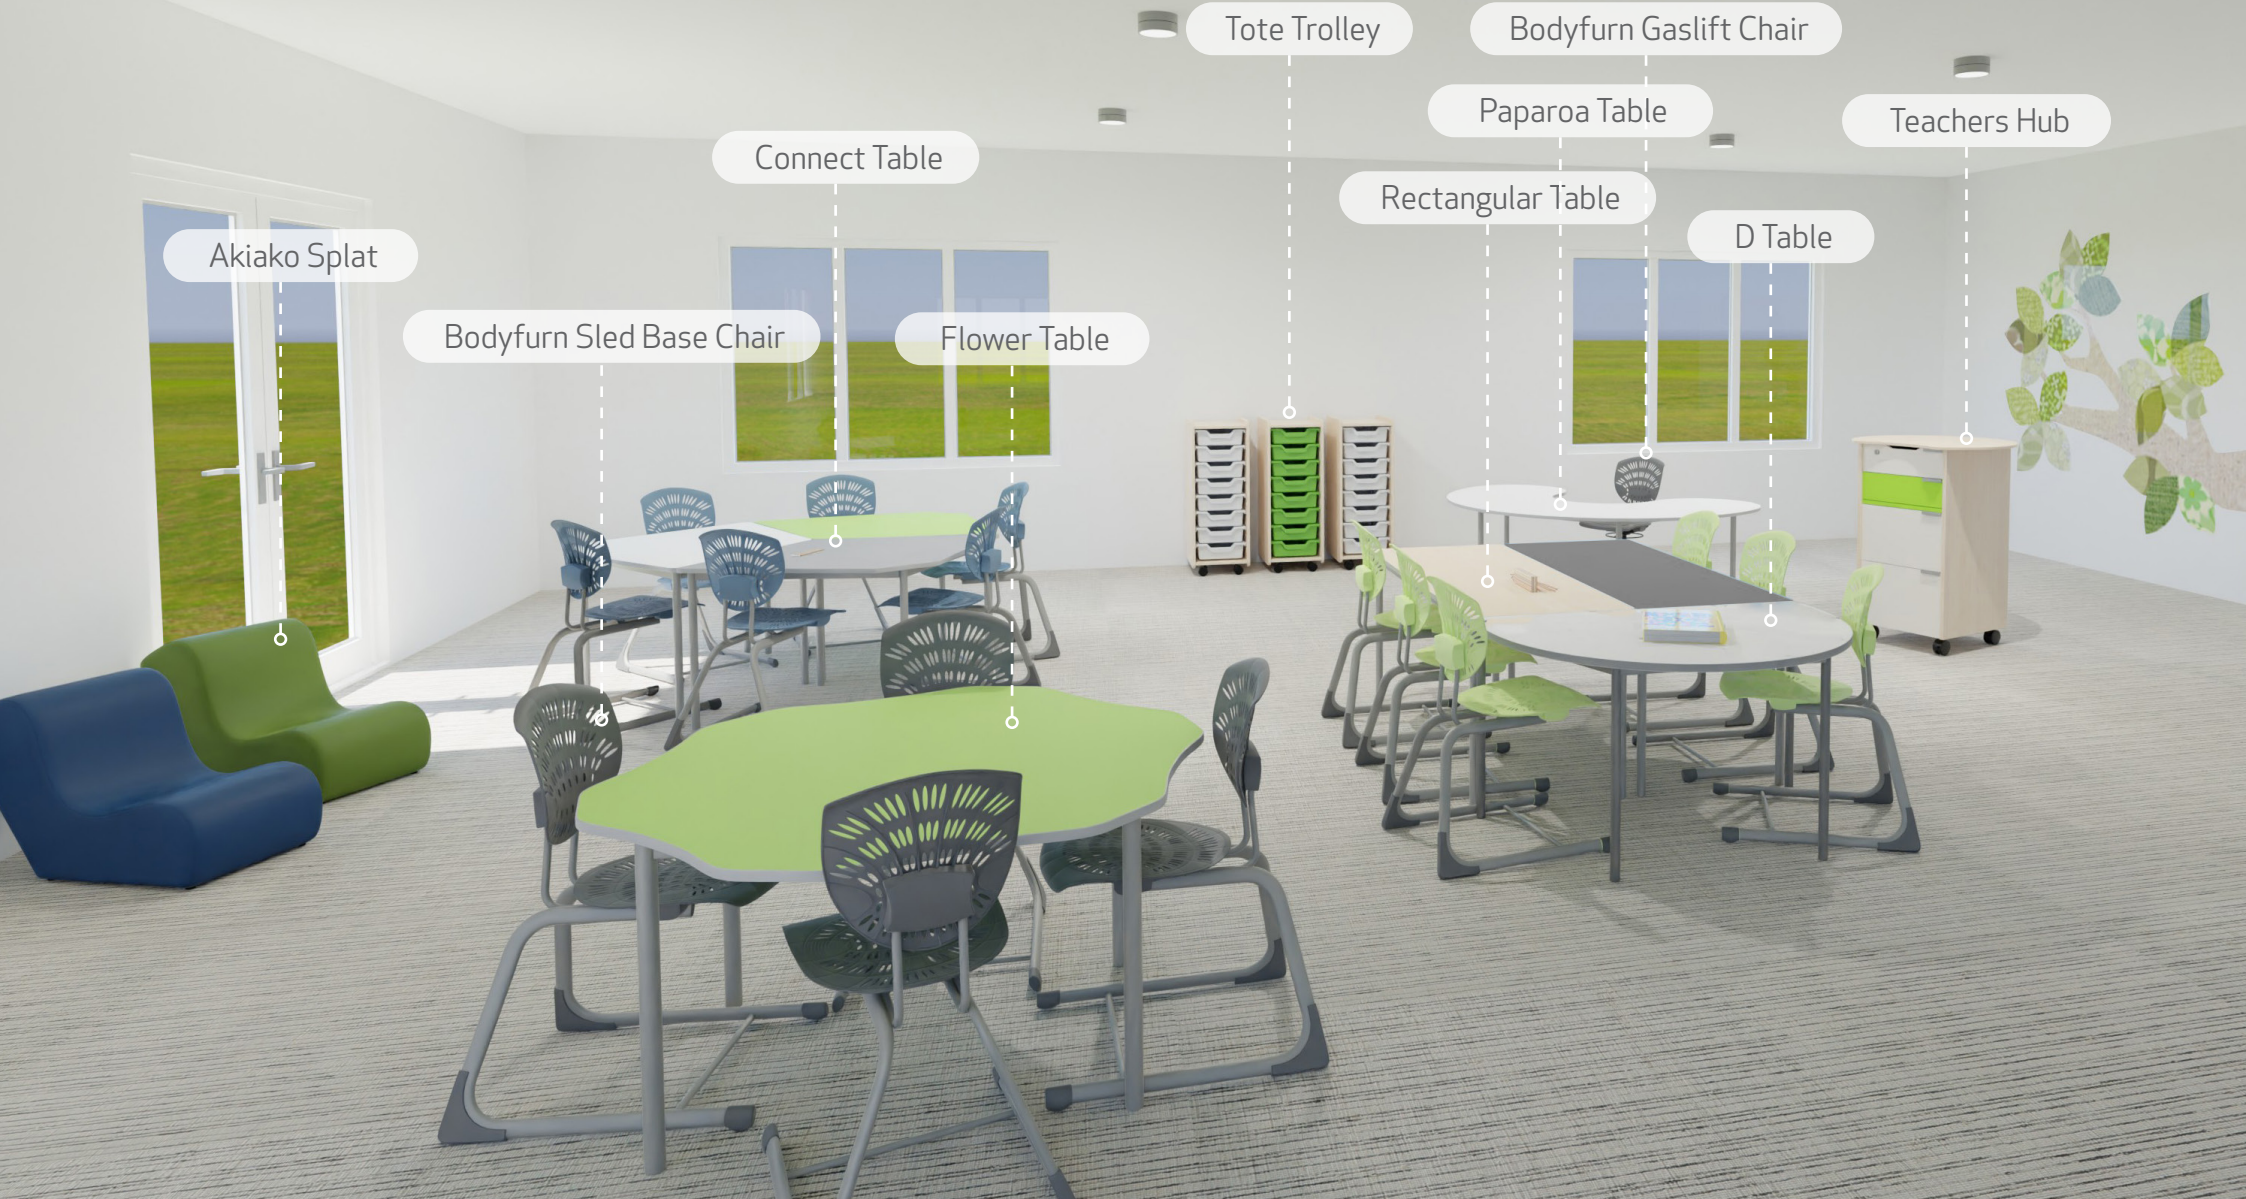

Terms & Conditions: The lead time is based on factors within our control. Maximum order limits apply. The lead time is calculated using business days and excludes weekends & public holidays. Customers can order furniture outside the Furnware Select collection, however orders outside this collection are processed separately and cannot be consolidated with Furnware Select orders. As such, fulfillment processes including invoicing and delivery dates, will differ.

Akiako Splat

Bodyfurn Sled Base Chair

Connect Table

Flower Table

Tote Trolley

Bodyfurn Gaslift Chair

Paparoa Table

Rectangular Table

D Table

Teachers Hub