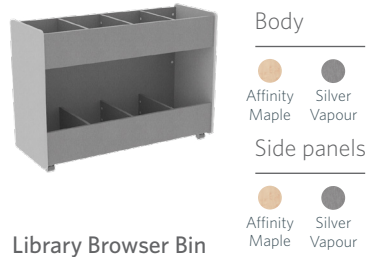

# phasing out.\*

Align Height Adjustable Desk

Align Cupboard

Align Desk

Align Mobile Drawers

Library Browser Bin

Teachers Hub - Round Top

Tote and Centre Shelving Unit