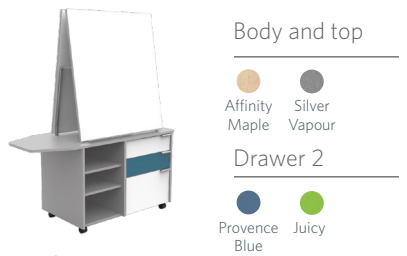

# phasing out.\*

Align Height Adjustable Desk

Align Cupboard

Align Desk

Align Mobile Drawers

Library Browser Bin

Teachers Hub - Round Top

Tote and Centre Shelving Unit

Teaching Station - Premium

Wave Book Display

Bookworm™ - Curved tall

Bookworm™ - Double Bay tall

Endeavour Mobile Table

Star Base Table

Sola Side Table

Base Quarter Circle Bench